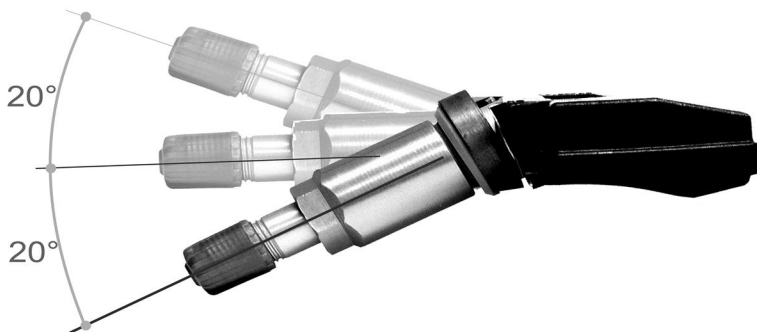

Introducing 7002A:

- Includes 7002 coverage + additional 12 OEM sensor protocols
- Over 4 million more vehicles covered!

No Sensor-programming required on REDI-Sensor!

- 1) Install in wheel.
- 2) Relearn to vehicle.

Millions Sold, Millions SUCCESSFULLY Installed!

40 degree adjustable angle allows Dill sensors to fit most aftermarket wheels

Acura	CSX	08-11
Acura	ILX	13-15
Acura	MDX	04-06
Acura	MDX	07-13
Acura	RDX	07-12
Acura	RL	05-08
Acura	RL	09-12
Acura	RLX	14-15
Acura	TL	06-08
Acura	TL	09-14
Acura	TSX	07-14
Acura	ZDX	10-13
Honda	Accord	08-12
Honda	Civic	08-14
Honda	CR-V	07-11
Honda	CR-V	12-13
Honda	CR-Z	11-15
Honda	Crosstour	10-15
Honda	Element	07-08
Honda	Element	09-11
Honda	Fit	08
Honda	Fit	09-14
Honda	Insight	10-14
Honda	Odyssey EX, EX-L, LX	07
Honda	Odyssey EX, EX-L, LX	08-10
Honda	Odyssey Touring	05-07
Honda	Odyssey Touring	08-10
Honda	Odyssey and Touring	11-16
Honda	Pilot (Steel Wheels)	05-08
Honda	Pilot (Alloy Wheels)	05-08
Honda	Pilot (Alloy Wheels)	09-15
Honda	Pilot (Steel Wheels)	09-15
Honda	Ridgeline (Steel Wheels)	06-08
Honda	Ridgeline (Alloy Wheels)	06-08
Honda	Ridgeline	09-14
Honda	S2000	08-09
Hyundai	Accent	08-11
Hyundai	Azera	07-11
Hyundai	Elantra	08-10
Hyundai	Elantra	11-13
Hyundai	Equus	11-13
Hyundai	Genesis Sedan	09-13
Hyundai	Santa Fe	09
Hyundai	Santa Fe	10-12
Hyundai	Sonata	07-08
Hyundai	Sonata	09-10
Hyundai	Tiburon	07-08
Hyundai	Tucson	06-07
Hyundai	Tucson	08-10
Hyundai	Tucson	10-13
Hyundai	Veracruz	09-12
KIA	Amanti	07-08
KIA	Amanti	09
KIA	Borrego	09-11
KIA	Magentis	08-10
KIA	Optima	06-10